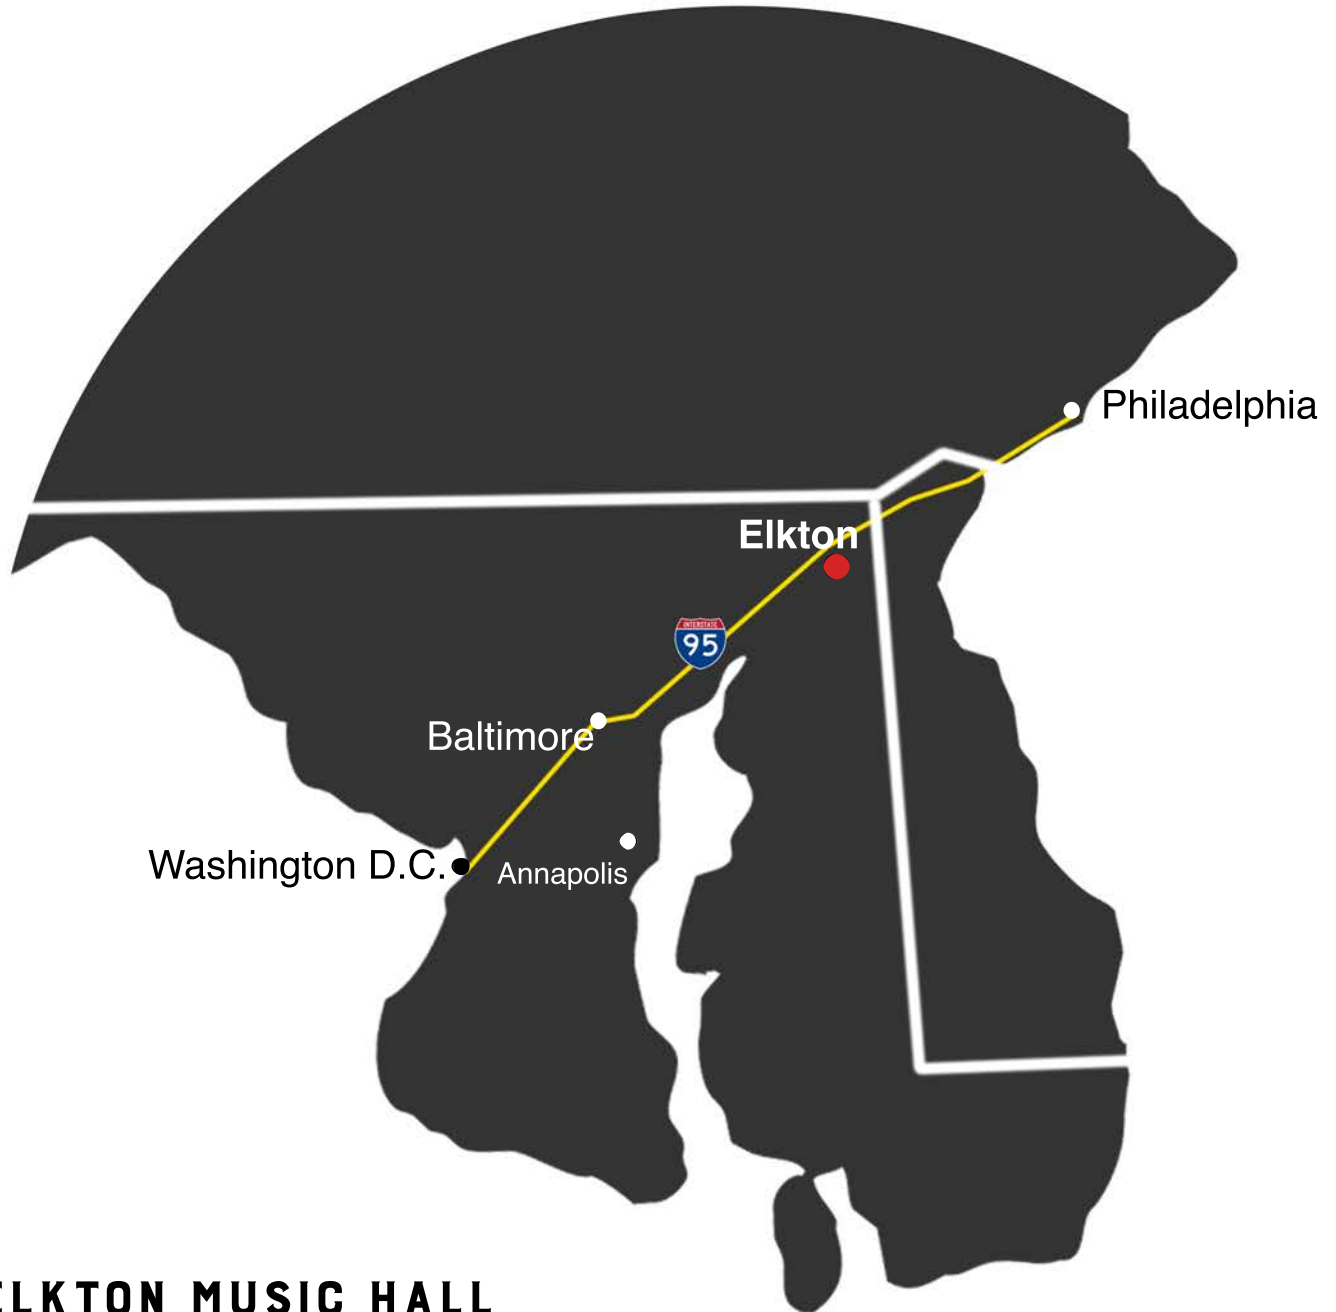

The areas directly surrounding Cecil County include an additional population of nearly **one million people**, with over **700,000 living under thirty miles from the venue**. In fact, over 2 million adults 25 and over live within a one hour drive of Elkton Music Hall.

In addition, the **University of Delaware** is also located less than 10 miles from the location of the venue and has a total enrollment of almost **24,000**, made up of 18,618 undergraduates and 4,285 graduate students, of which statistically **90% attend concerts on a regular basis**.

ELKTON

MUSIC HALL

ELKTON MUSIC HALL

- 60 miles from Philadelphia
- 60 miles from Baltimore
- 80 miles from Annapolis
- 95 miles from Washington DC
- 140 miles from NYC

ELKTON

MUSIC HALL

First Floor Show Configurations