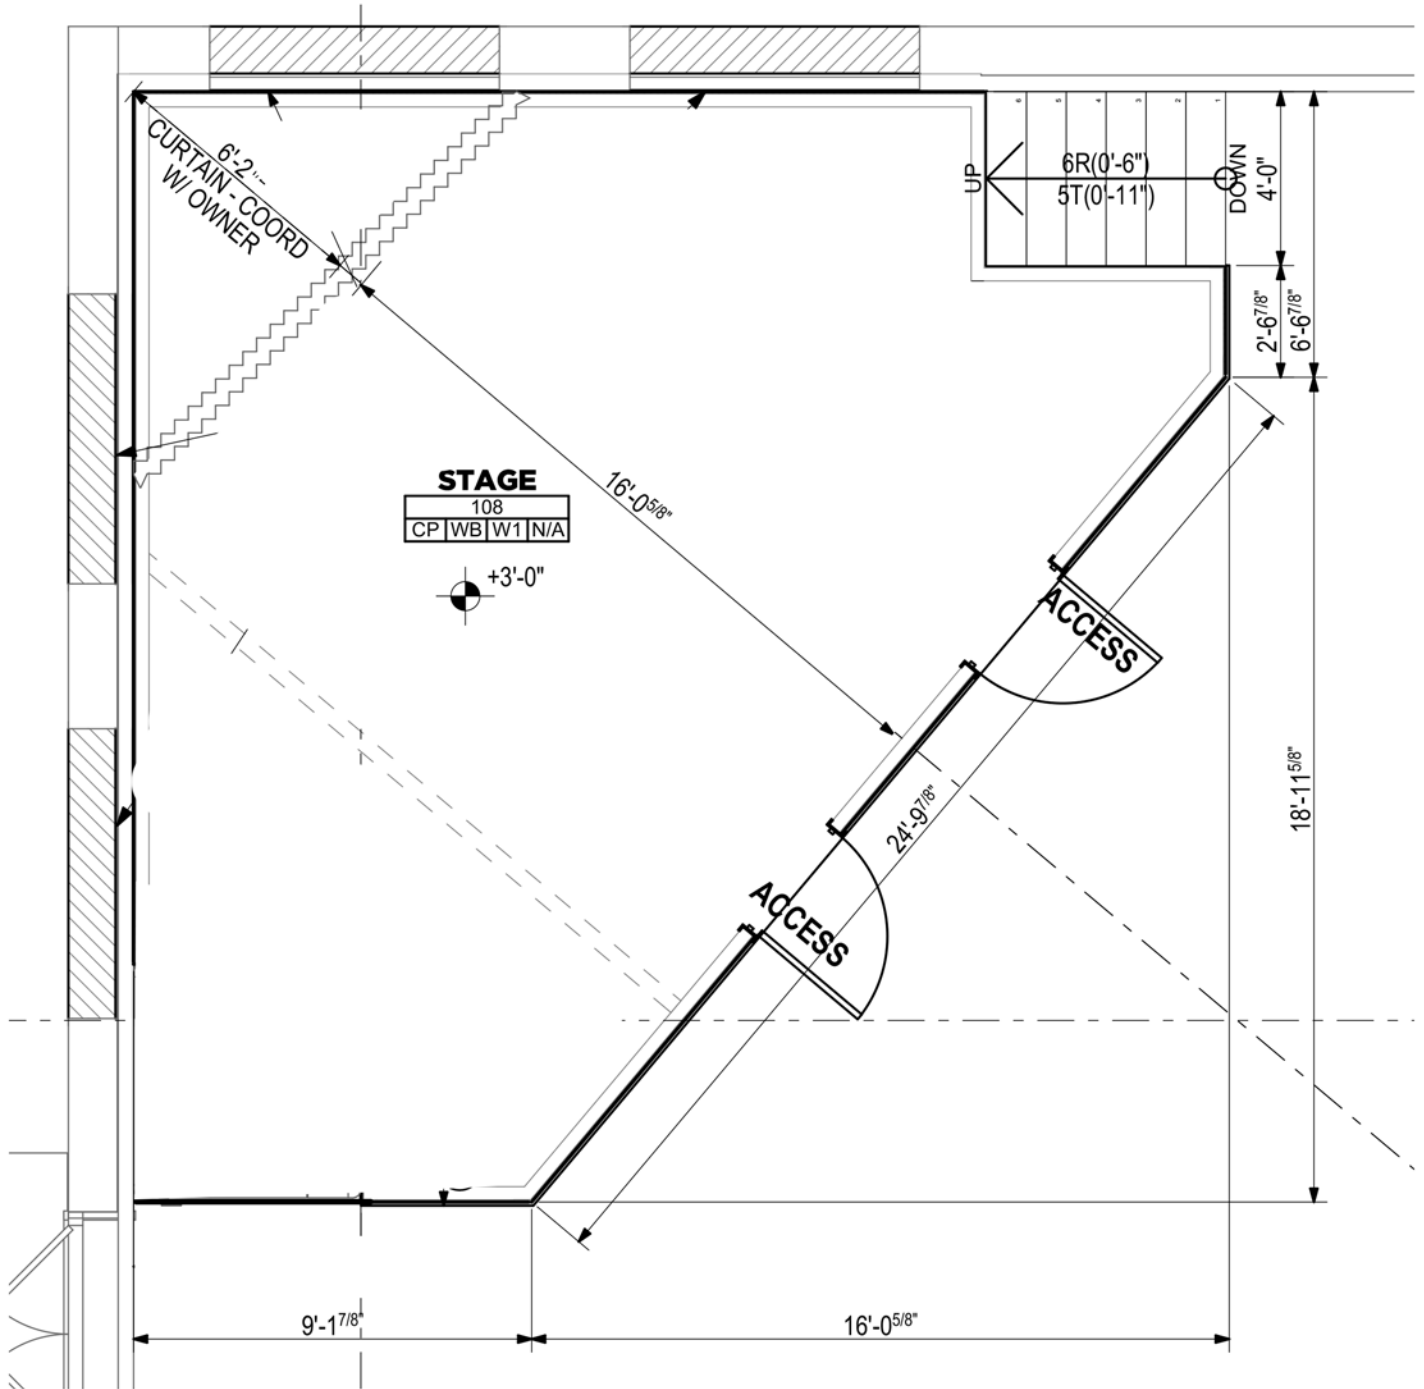

Second Floor Additional Accommodations

ELKTON

MUSIC HALL

STAGE DIMENSIONS

OVERALL: 500 SQUARE FEET

ELKTON

MUSIC HALL

Sound