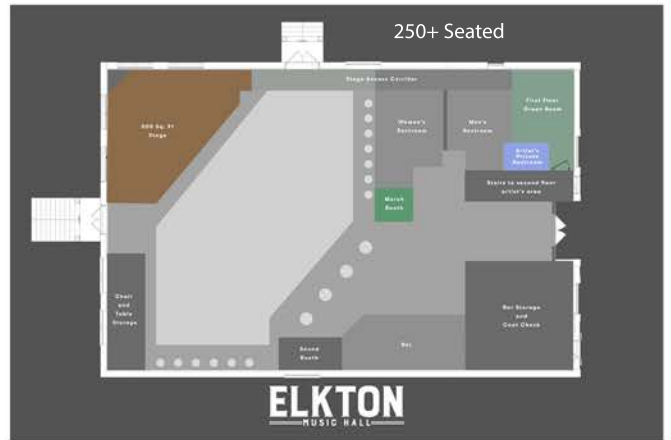

Second Floor Additional Accommodations

ELKTON

MUSIC HALL

STAGE DIMENSIONS

OVERALL: 500 SQUARE FEET

ELKTON

MUSIC HALL

Sound